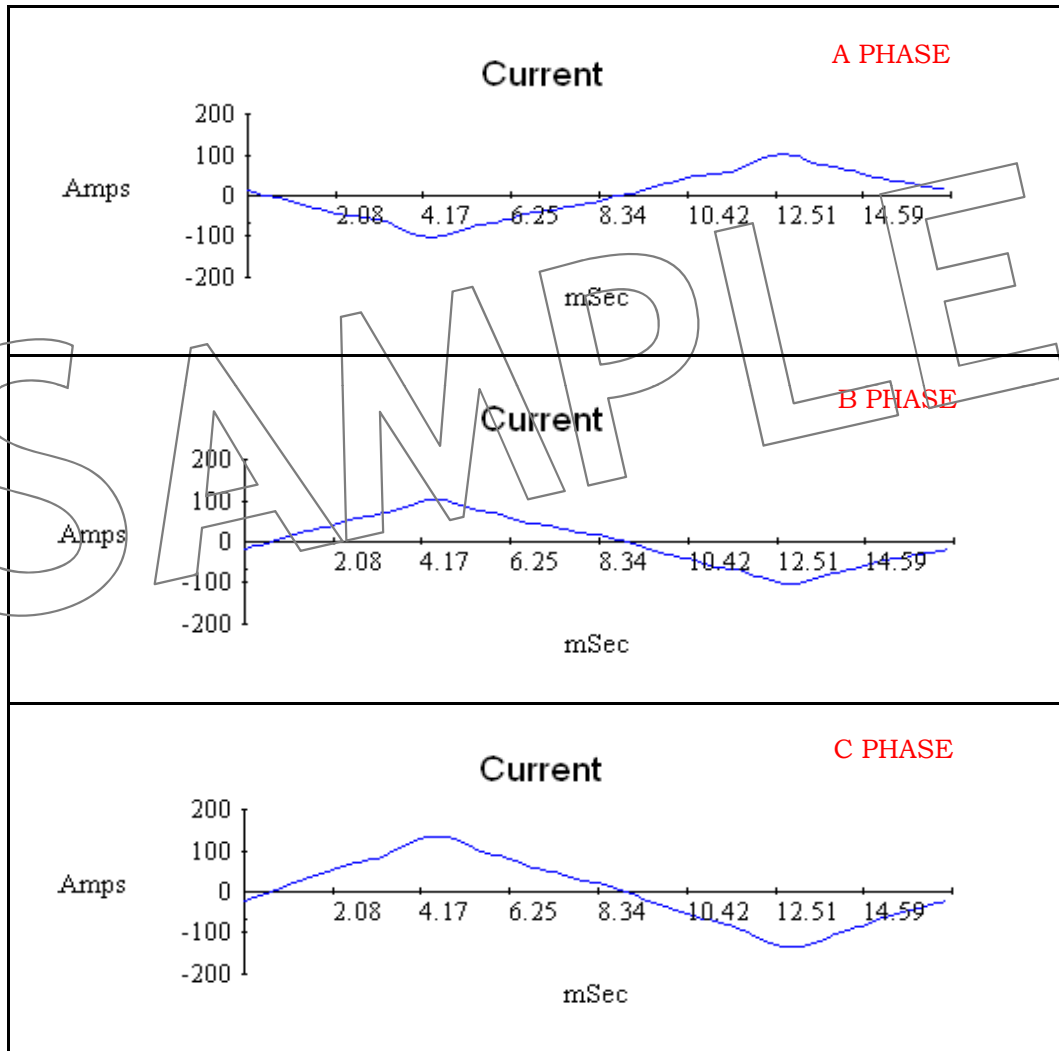

Facility:	Sample Facility	Panel FIDA
-----------	-----------------	------------

Normal Power Current Readings

DATA		COMMENTS
FREQUENCY	60	Readings show that phases are balanced and within service limits.
A PHASE RMS	58.37	
B PHASE RMS	61.07	
C PHASE RMS	80.42	
NEUTRAL RMS	36.31	